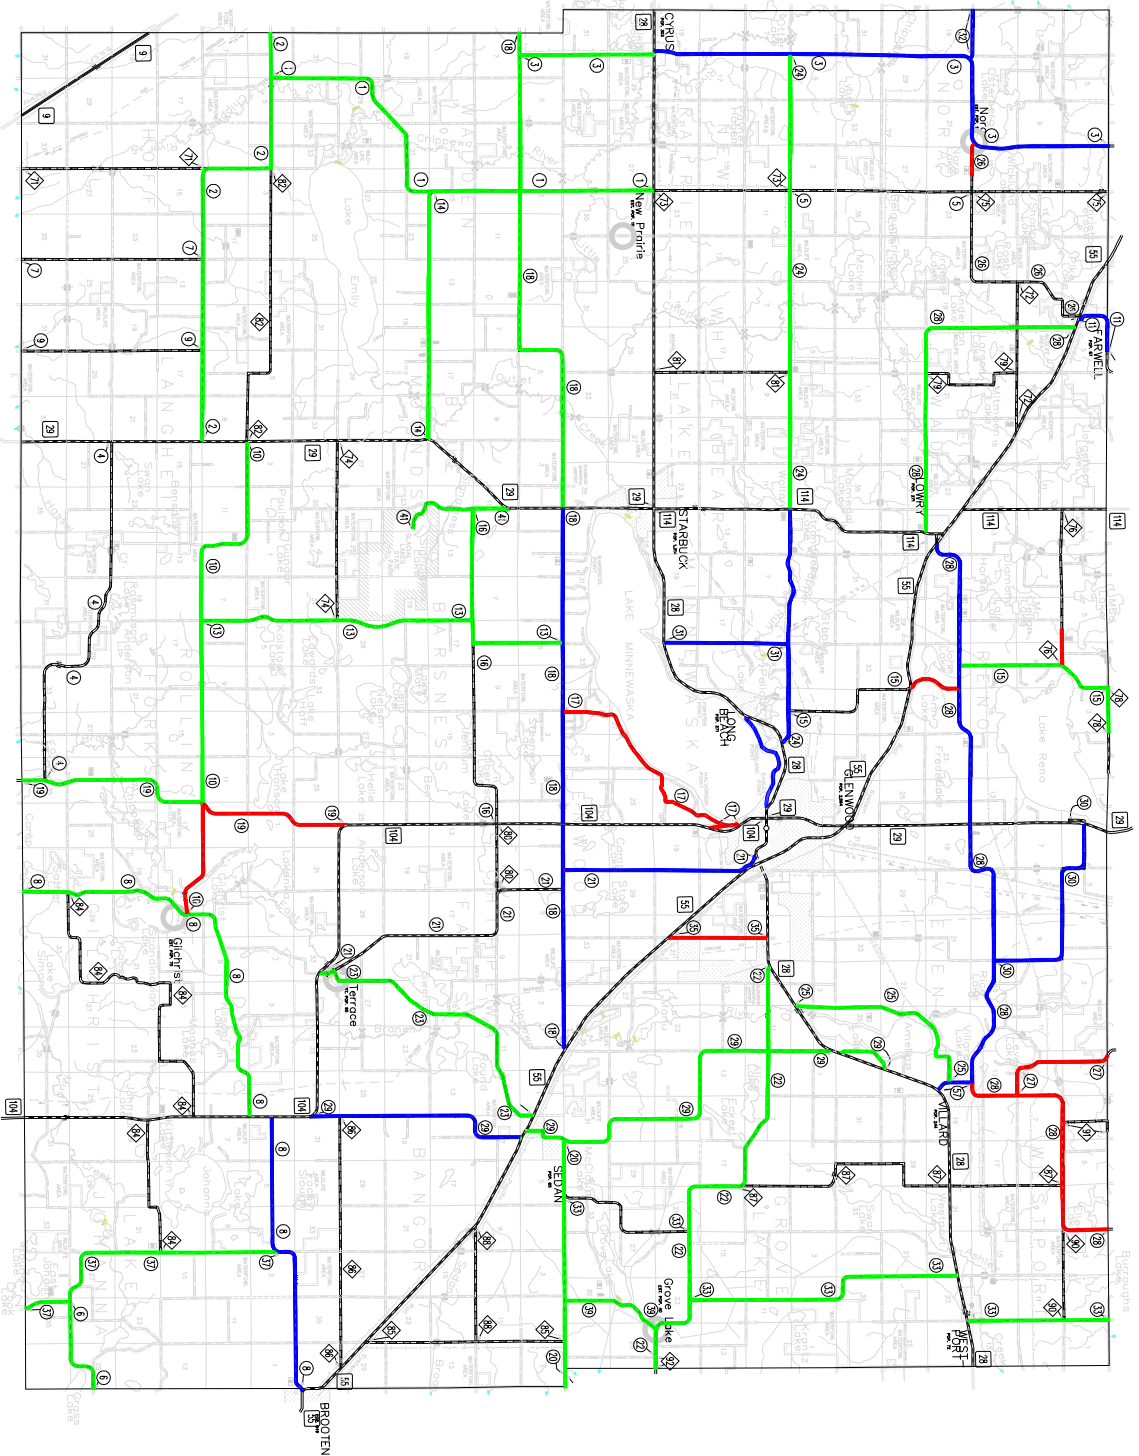

# 2016 HIGHWAY WEIGHT RESTRICTIONS

GENERAL HIGHWAY MAP  
**POPE COUNTY**  
**MINNESOTA**

MINNESOTA DEPARTMENT OF TRANSPORTATION  
 OFFICE OF TRANSPORTATION DATA & ANALYSIS  
 U.S. DEPARTMENT OF TRANSPORTATION  
 FEDERAL HIGHWAY ADMINISTRATION

- 9 TON
- 7 TON
- 5 TON

\*Actual Restrictions will be governed by signing. All Non-posted county and township roads are 5 ton.